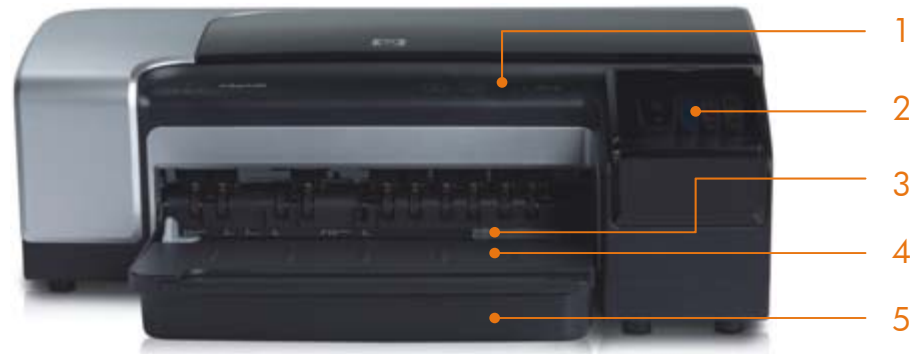

HP Officejet Pro K850 series color printer

1. 1 User-friendly control panel enables easy printer interaction
2. 2 Ink cartridge cover provides quick access to four individual ink cartridges
3. 3 10-sheet manual feed slot for specialty papers and heavy media up to 76 lb (286 g/m²)
4. 4 100-sheet output tray supports sizes up to 13 by 19 inches
5. 5 150-sheet input tray supports sizes up to 13 by 19 inches
6. 6 Automatic two-sided printing accessory produces professional, duplexed documents⁵
7. 7 Built-in Ethernet connectivity enables easy networking⁵
8. 8 USB and parallel ports provide effortless direct connections
9. 9 Straight-through paper path for specialty papers and heavy media up to 76 lb (286 g/m²)—the straight-through paper path is available only when the automatic two-sided printing accessory is not attached

HP Officejet Pro K850dn color printer shown

Series at a glance

Base model:

- 150-sheet multipurpose input tray and 100-sheet output tray handle paper up to 13 by 19 inches
- Rear feed provides straight-through media path for specialty papers and heavy media up to 13 by 19 inches

Base model plus:

- Automatic two-sided printing accessory handles paper up to 13 by 19 inches
- Built-in Ethernet connectivity enables easy networking

⁵ Built-in networking and automatic two-sided printing are included standard with the HP Officejet Pro K850dn color printer.